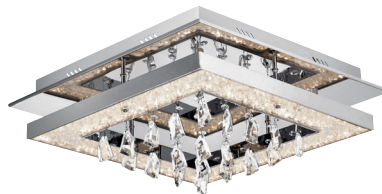

A | 83412
LED Cool White

B | 83432
LED Warm White (Shown Above)

Pivot center square to desired position.

C | 83415
LED Cool White

D | 83435
LED Warm White (Shown Above)

1 LED downlight in canopy.

E | 83411
LED Cool White

F | 83431
LED Warm White (Shown Above)

Hanging crystal accents.

G | 83410
LED Cool White

H | 83430
LED Warm White (Shown Above)

Hanging crystal accents.

I | 83433

CRUSHED ICE™

Chrome
Clear Outer Glass with Interior Crystals

	MODEL	DESCRIPTION	LED K	DELIVERED LUMENS	DIMMABLE	DIMENSIONS	EXT.	ADA COMPLIANT
A	83412	Chandelier/Pendant 2Lt LED	4000K	3700	Yes	27.5"W x 1.25"H x 27.5"L	---	---
B	83432	Chandelier/Pendant 2Lt LED	3000K	3400	Yes	27.5"W x 1.25"H x 27.5"L	---	---
C	83415	Chandelier/Pendant LED	4000K	2000	Yes	24"W x 1.25"H	---	---
D	83435	Chandelier/Pendant LED	3000K	2000	Yes	24"W x 1.25"H	---	---
E	83411	Flush Mount LED	4000K	900	Yes	13.75"W x 6.25"H x 13.75"L	---	---
F	83431	Flush Mount LED	3000K	900	Yes	13.75"W x 6.25"H x 13.75"L	---	---
G	83410	Flush Mount LED	4000K	1350	Yes	19.75"W x 7.25"H x 19.75"L	---	---
H	83430	Flush Mount LED	3000K	1350	Yes	19.75"W x 7.25"H x 19.75"L	---	---
I	83433	Wall Sconce LED	3000K	775	Yes	6.5"W x 12"H	3.78"	Yes