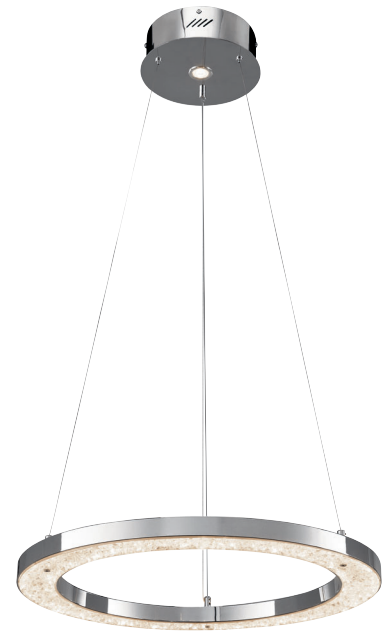

A | 83412
LED Cool White

B | 83432
LED Warm White (Shown Above)

Pivot center square to desired position.

C | 83415
LED Cool White

D | 83435
LED Warm White (Shown Above)

1 LED downlight in canopy.

E | 83411
LED Cool White

F | 83431
LED Warm White (Shown Above)

Hanging crystal accents.

G | 83410
LED Cool White

H | 83430
LED Warm White (Shown Above)

Hanging crystal accents.

I | 83433

CRUSHED ICE™

Chrome
Clear Outer Glass with Interior Crystals

	MODEL	DESCRIPTION	LED K	DELIVERED LUMENS	DIMMABLE	DIMENSIONS	EXT.	ADA COMPLIANT
A	83412	Chandelier/Pendant 2Lt LED	4000K	3700	Yes	27.5"W x 1.25"H x 27.5"L	---	---
B	83432	Chandelier/Pendant 2Lt LED	3000K	3400	Yes	27.5"W x 1.25"H x 27.5"L	---	---
C	83415	Chandelier/Pendant LED	4000K	2000	Yes	24"W x 1.25"H	---	---
D	83435	Chandelier/Pendant LED	3000K	2000	Yes	24"W x 1.25"H	---	---
E	83411	Flush Mount LED	4000K	900	Yes	13.75"W x 6.25"H x 13.75"L	---	---
F	83431	Flush Mount LED	3000K	900	Yes	13.75"W x 6.25"H x 13.75"L	---	---
G	83410	Flush Mount LED	4000K	1350	Yes	19.75"W x 7.25"H x 19.75"L	---	---
H	83430	Flush Mount LED	3000K	1350	Yes	19.75"W x 7.25"H x 19.75"L	---	---
I	83433	Wall Sconce LED	3000K	775	Yes	6.5"W x 12"H	3.78"	Yes